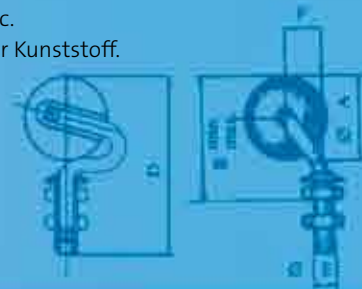

RUBBER GUMMI	A Ø mm	B min/max	D mm	E Ø mm	P Ø mm		kg
RB GR 35 055	35	54/71	92	14	55	R	12
RB GR 35 075	35	54/71	87	14	75	R	12
RB GL 35 055	35	54/71	92	14	55	L	12
RB GL 35 075	35	54/71	87	14	75	L	12
RB GR 50 100	50	69/91	107	14	100	R	20
RB GL 50 100	50	69/91	107	14	100	L	20